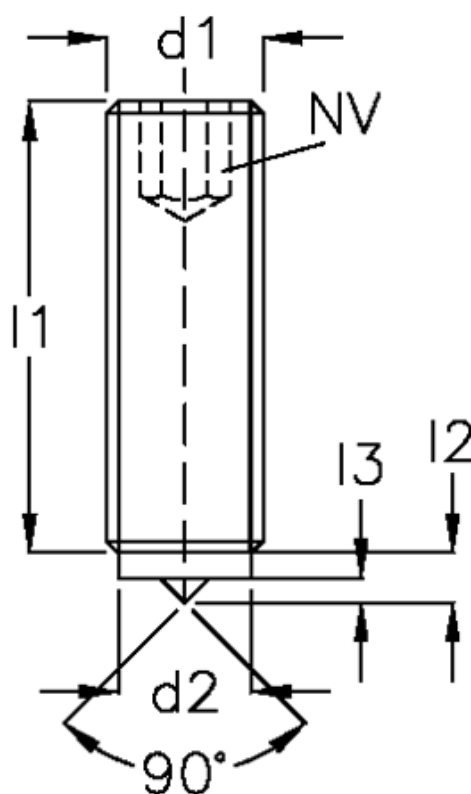

Article number: 20032618

Description: E+G Grub screw
GN 913.2-M6-16-B

Measures

$d1 = M6$

$d2 = 4$

$l1 = 16$

$l2 = 1.8$

$l3 = 0.8$

$NV = 3.0$